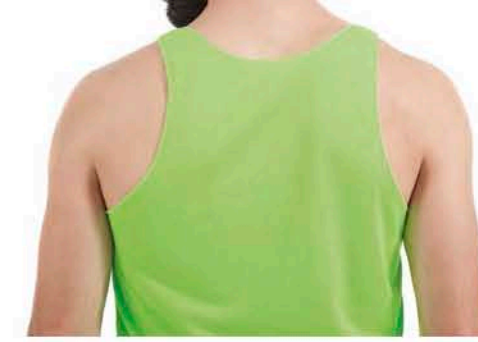

TABU SLUB

SINGLE JERSEY SLUB YARN

100% COTTON

140gr/m2

COLOUR CODING

WHITE	
BLACK	
NAVY	
DENIM	
KHAKI	
SAND	
DARK GREY	

S M L XL XXL

IKAROS MEN