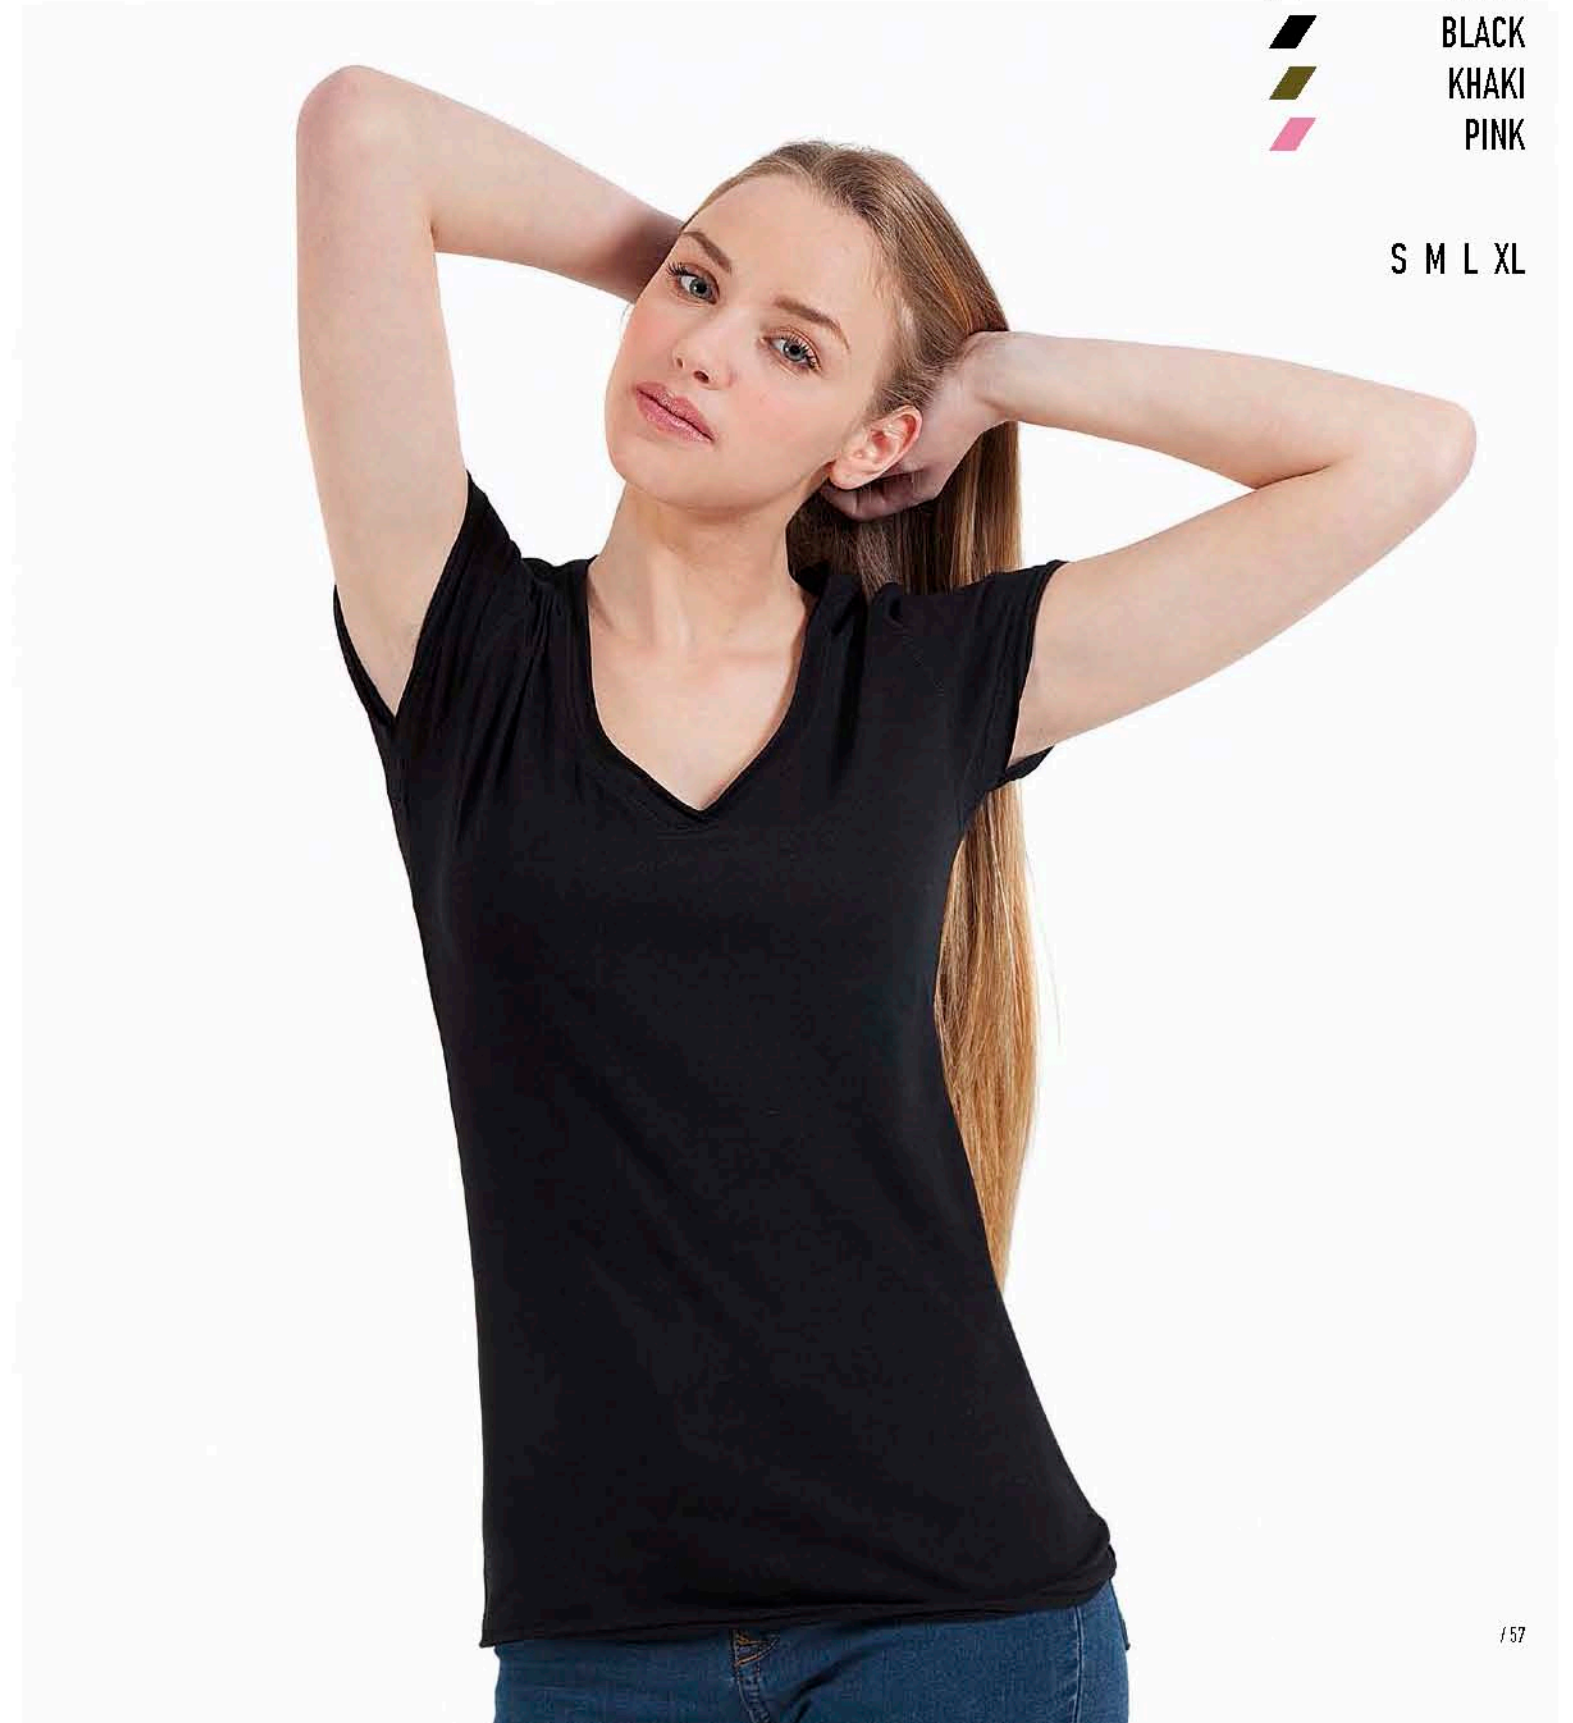

S M L XL XXL

ARGO

SINGLE JERSEY
100% COTTON
160 gr/m²

COLOUR CODING

	WHITE
	BLACK
	KHAKI
	PINK

S M L XL

HYDRA COLD DYE

SINGLE JERSEY
100% COTTON
160 gr/m2